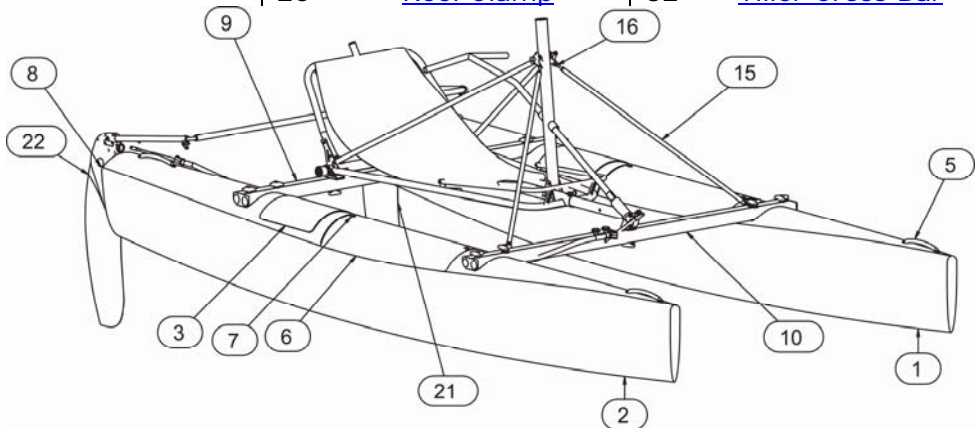

KATALYST

katalystmarine.com

Parts Catalogue

1	Port Hull	9	Aft Spar	21	Port Rudder
2	Starboard Hull	10	Fore Spar	22	Starboard Rudder
3	Tread Pad	11	Aft Cable Bracket	23	Gudgeon
4	Tri-knobs	12	Axle Bracket	24	Rudder Blade
5	Handle	13	Axle Plugs	25	Push/Pull Bracket
6	Hatch	14	Star-knobs	26	Rudder Pin
7	Barrel Bolt	15	Strut	27	Rudder Lock Horn
8	CE Decal	16	Tang	28	Pull Up Cord
		17	Eye Tang	29	Steering Cable
		18	Fore Cable Bracket	30	Steering Quadrant
		19	Fore Cable Mount	31	Tiller
		20	Keel Clamp	32	Tiller Cross Bar

June 2009
Version 2.02_A5_E

- K** 1 Port Hull
- K** 2 Starboard Hull

- K** 3 Tread Pad

K 4 Tri-knobs

K 5 Handle

K 6 Hatch

K 7 Barrel Bolt

K 8 CE Decal

K 26 Rudder Pin

- K** 27 Rudder Lock Horn
- K** 28 Pull Up Cord

- K** 29 Steering Cable

K 30 Steering Quadrant

K 31 Tiller

K 32 Tiller Cross Bar